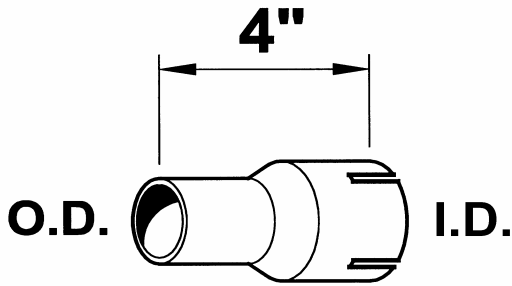

Coupler Single 16g

Outer Diameter		Inside Diameter		M/S	Alum.	Chrome	S/S
inches	mm	inches	mm	P/No	P/No	P/No	P/No
2	52	to 2	52	2240	2240A		
2½	63	to 2½	63	2241	2241A		
3	76	to 3	76	2242	2242A		
3½	89	to 3½	89	2243	2243A		
4	102	to 4	102	2244	2244A		
5	127	to 5	127	2245	2245A		
6	152	to 6	152	2246	2246A		

Coupler Double 16g

Inside Diameter		Inside Diameter		M/S	Alum.	Chrome	S/S
inches	mm	inches	mm	P/No	P/No	P/No	P/No
2	52	to 2	52	2260	2260A		
2½	63	to 2½	63	2261	2261A		
3	76	to 3	76	2262	2262A		
3½	89	to 3½	89	2263	2263A		
4	102	to 4	102	2264	2264A		
5	127	to 5	127	2265	2265A		
6	152	to 6	152	2266	2266A		