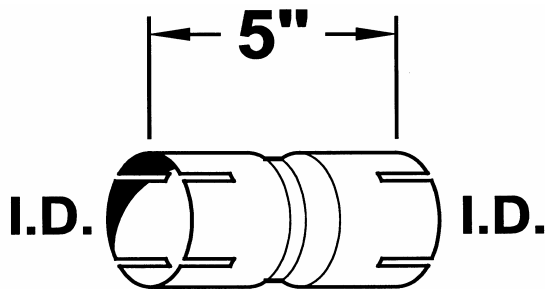

Coupler Single 16g

Outer Diameter		Inside Diameter		M/S	Alum.	Chrome	S/S
inches	mm	inches	mm	P/No	P/No	P/No	P/No
2	52	to 2	52	2240	2240A		
2½	63	to 2½	63	2241	2241A		
3	76	to 3	76	2242	2242A		
3½	89	to 3½	89	2243	2243A		
4	102	to 4	102	2244	2244A		
5	127	to 5	127	2245	2245A		
6	152	to 6	152	2246	2246A		

Coupler Double 16g

Inside Diameter		Inside Diameter		M/S	Alum.	Chrome	S/S
inches	mm	inches	mm	P/No	P/No	P/No	P/No
2	52	to 2	52	2260	2260A		
2½	63	to 2½	63	2261	2261A		
3	76	to 3	76	2262	2262A		
3½	89	to 3½	89	2263	2263A		
4	102	to 4	102	2264	2264A		
5	127	to 5	127	2265	2265A		
6	152	to 6	152	2266	2266A		